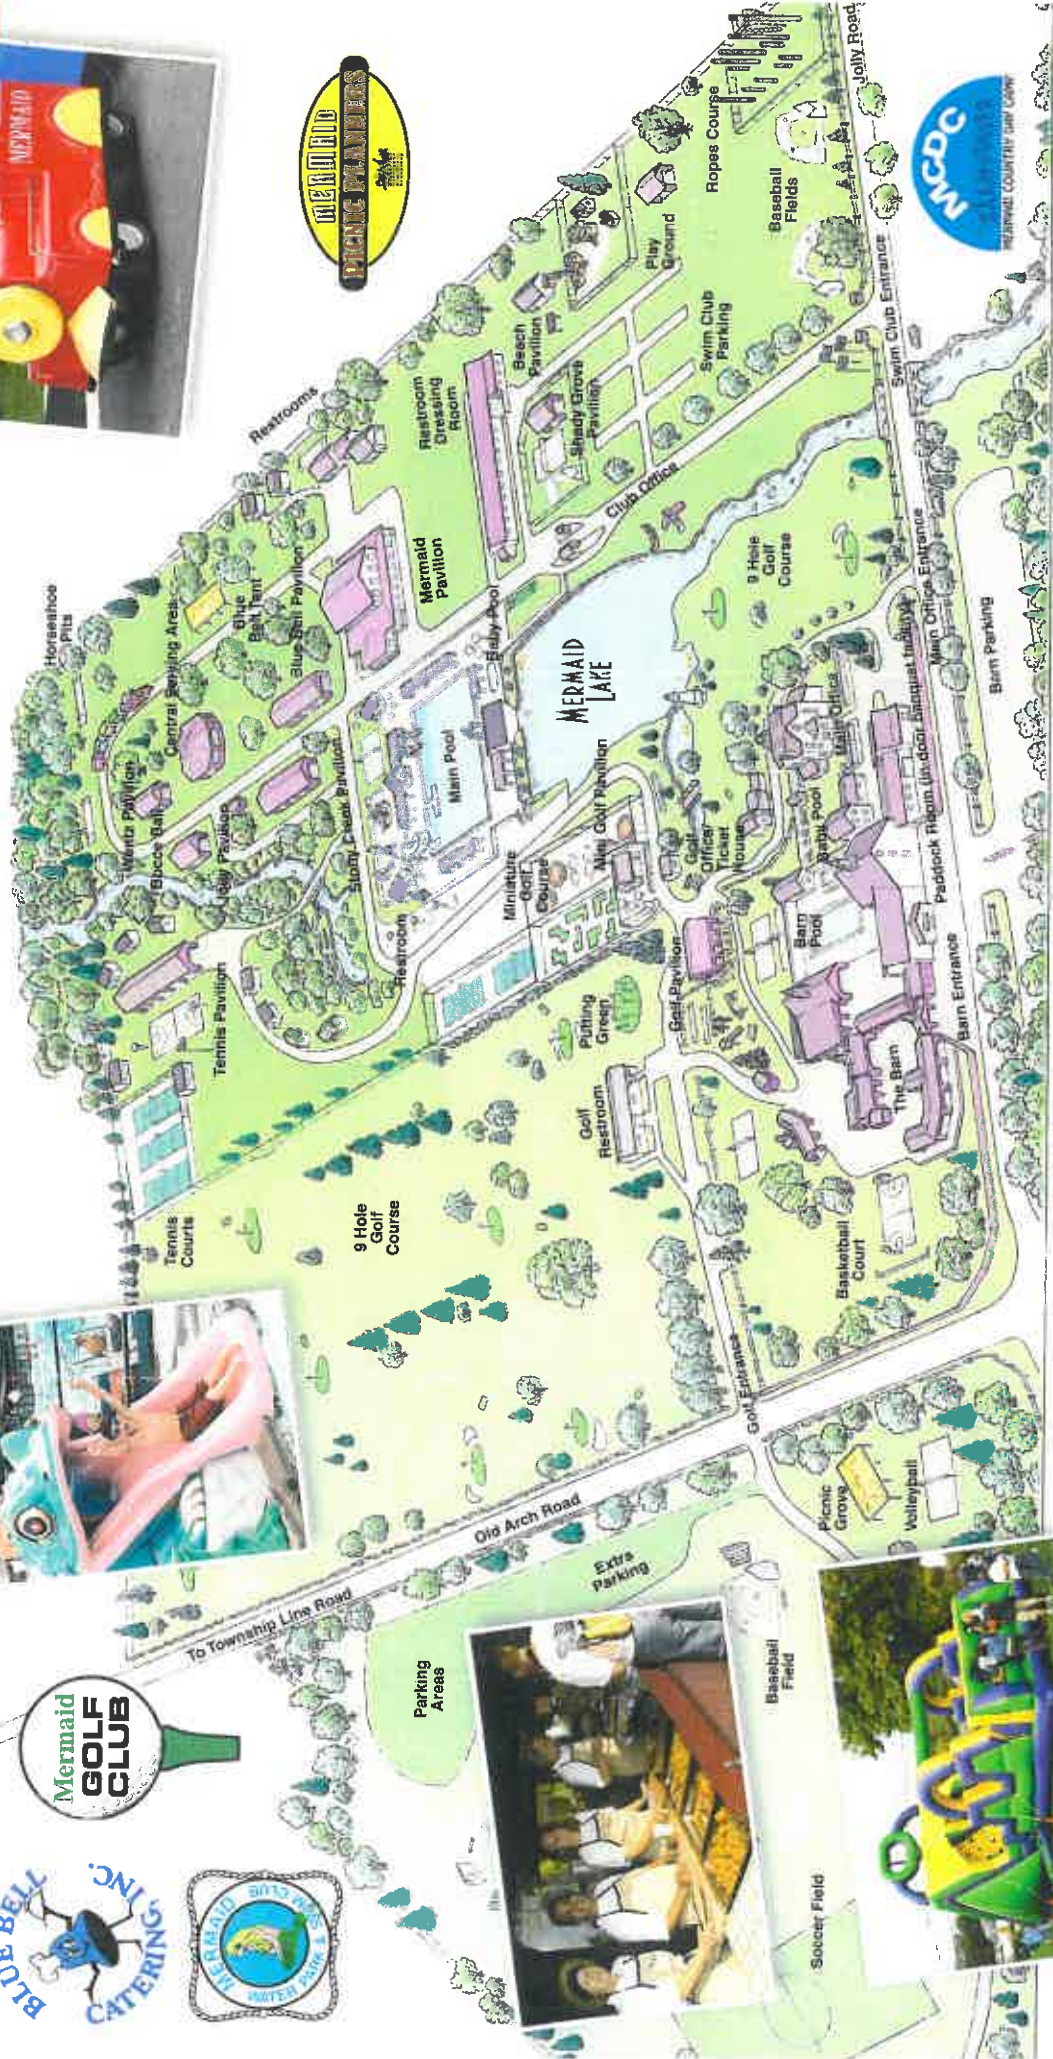

## Time to Picnic!

Groups 100 to 10,000

Mermaid Lake offers the finest picnic facilities in the greater Philadelphia area. Mouth-watering menu choices are unsurpassed, courtesy of our own professional catering experts.

# Mermaid Lake - 65 Acres of Fun

TEAM BUILDING

PLAYGROUNDS

PICNICS

Northeast Extension PA Turnpike

From Route 202

ENTERTAINMENT

POOLS